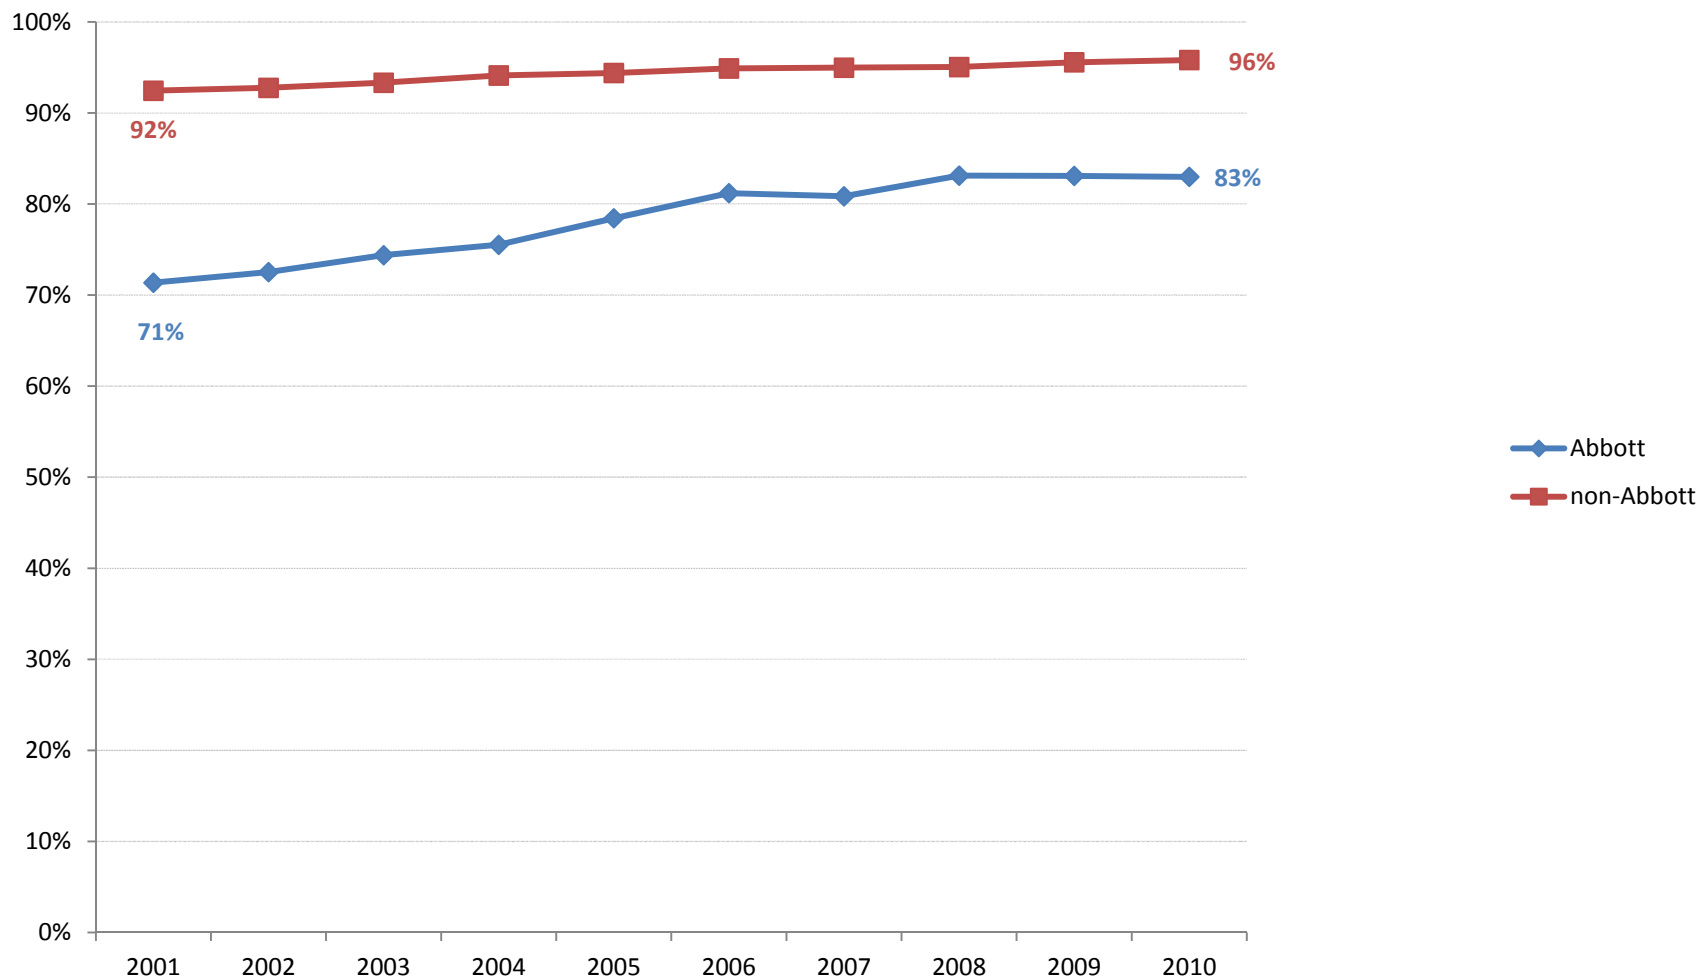

Graduation Rates, 2001-2010

Source: NJDOE, Fall Survey Enrollments and Dropouts to calculate "Leaver Rate": graduates/(graduates+dropouts)